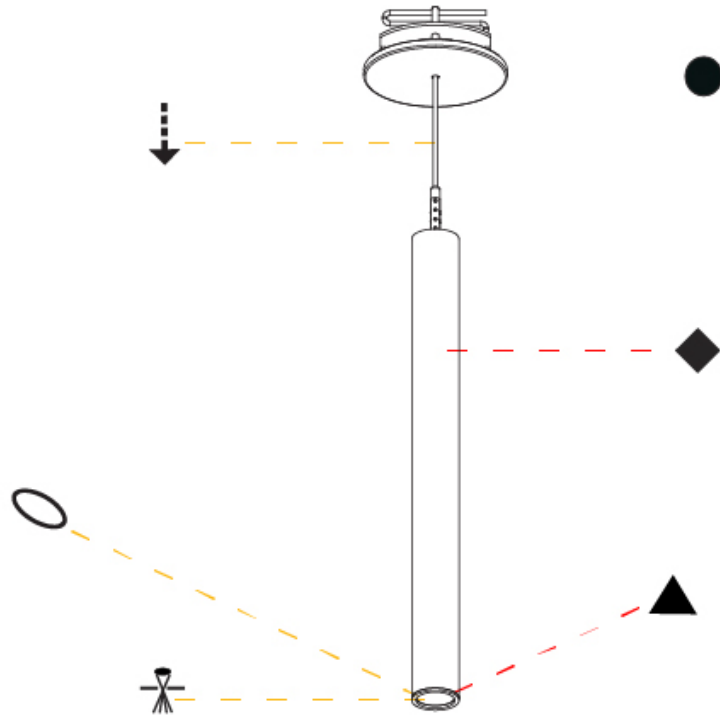

PHYSICAL

Shape: Cylinder
 Diameter (mm): 28
 Diameter (in): 1 1/8
 Height (mm): 300
 Height (in): 11 13/16
 Max. Overall Height (mm): 2300
 Max. Overall Height (in): 90 3/16
 Min. Recessing Depth (mm): 75
 Min. Recessing Depth (in): 2 15/16
 Light Distribution: Downlight
 Weight (kg): 0.63
 Weight (lbs): 1.39
 Diffuser: Shine Ring - Opal / Yellow / Orange / Red / Blue / Green
 Fixture Finish: SSR / BKV / CWI / CRY / HAB / UFT / ITA / RUA / FTG / MYG / LOD / PUS / FRO / FUP / KIA / POP / BLS / SPG / MEY / GOH / GUM / CHC / COM / ABZ / JAG / OBR / MOS / ROR
 Fixture Material: Aluminum
 Cable Details: 2000mm or 4000mm Black Cable
 Cut-out Measurements: 68mm / 2 11/16"

HANGOVER PLUG SHINE MONOPOINT RECESSED CANOPY SUSPENSION

A30843-

PROJECT	_____
TYPE	_____
SPECIFIER	_____
QUANTITY	_____
DATE	_____

A

PROJECT	_____
TYPE	_____
SPECIFIER	_____
QUANTITY	_____
DATE	_____

HANGOVER PLUG SHINE MONOPOINT SURFACE CANOPY SUSPENSION

Shape: Cylinder
 Diameter (mm): 28
 Diameter (in): 1 1/8
 Height (mm): 300
 Height (in): 11 13/16
 Max. Overall Height (mm): 2300
 Max. Overall Height (in): 90 7/16
 Light Distribution: Downlight
 Weight (kg): 0.63
 Weight (lbs): 1.39
 Diffuser: Shine Ring - Opal / Yellow / Orange / Red / Blue / Green
 Fixture Finish: SSR / BKV / CWI / CRY / HAB / UFT / ITA / RUA / FTG / MYG / LOD / PUS / FRO / FUP / KIA / POP / BLS / SPG / MEY / GOH / GUM / CHC / COM / ABZ / JAG / OBR / MOS / ROR
 Fixture Material: Aluminum
 Cable Details: 2000mm or 4000mm Black Cable